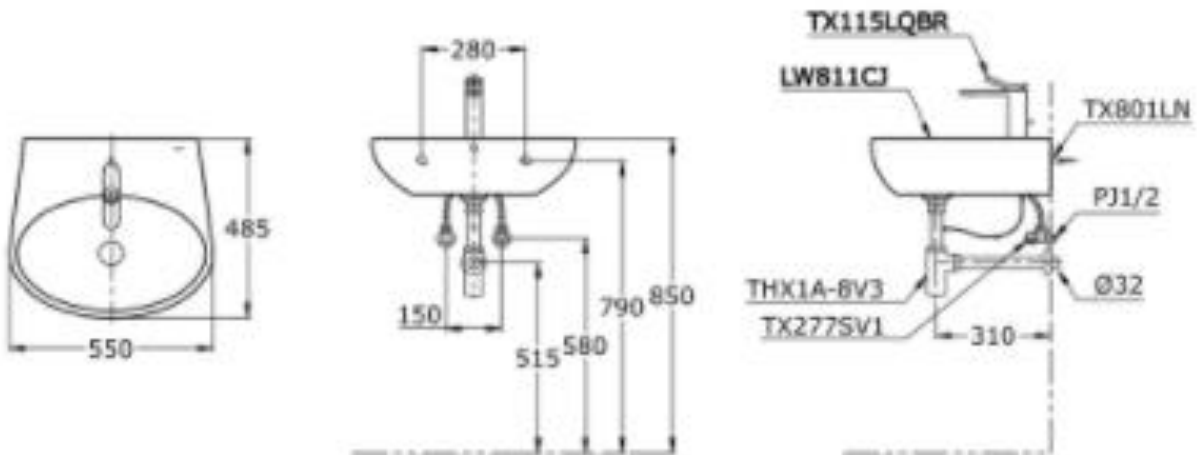

Technical Specification :

Copyright © W. ATELIER SDN. BHD. All rights reserved.

All photos and specification in this brochure are only for illustration and do not necessarily represent the final standard specification. Manufacturer reserve the rights to make further improvements and changes, where appropriate during design development. Therefore, they shall not form part of an offer or contract.