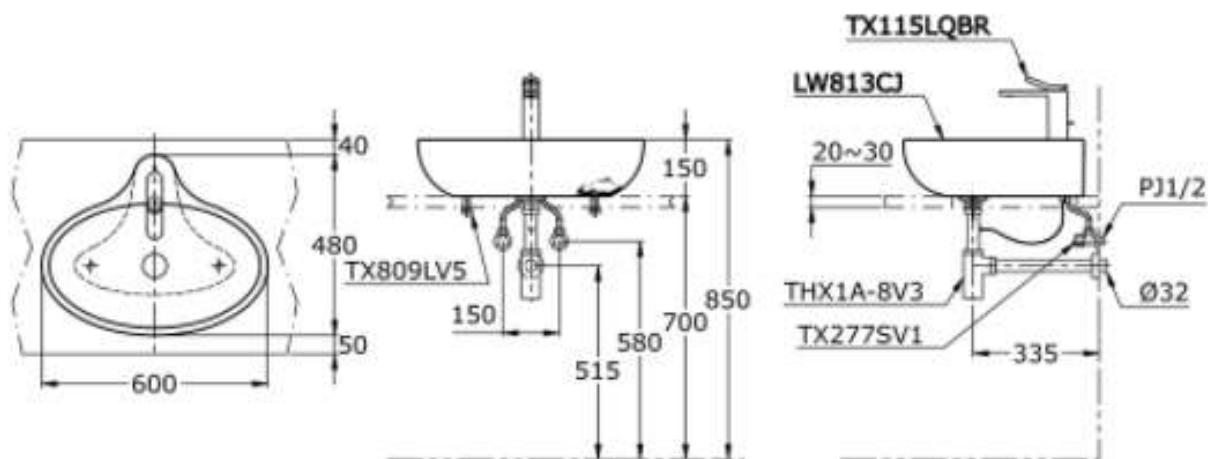

TOTO

Perfection by Design

Type No. : LW813CJ
Description : Counter Lavatory
Size : 600W x 480D mm

Technical Specification :

Copyright © W. ATELIER SDN. BHD. All rights reserved.

All photos and specification in this brochure are only for illustration and do not necessarily represent the final standard specification. Manufacturer reserve the rights to make further improvements and changes, where appropriate during design development. Therefore, they shall not form part of an offer or contract.