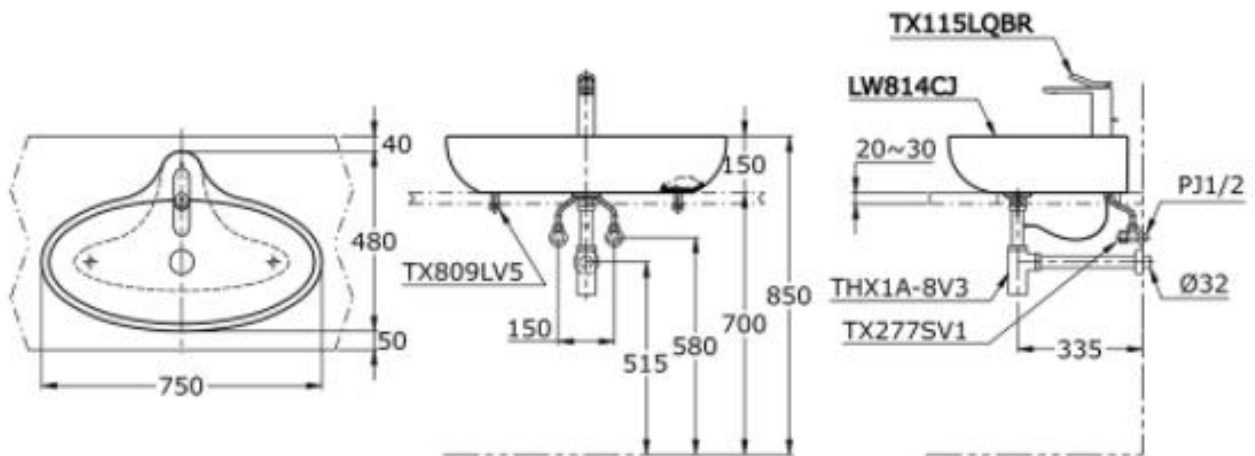

TOTO

Perfection by Design

Type No. : LW814CJ
Description : Counter Lavatory
Size : 750W x 480D x 150H mm

Technical Specification :

Copyright © W. ATELIER SDN. BHD. All rights reserved.

All photos and specification in this brochure are only for illustration and do not necessarily represent the final standard specification. Manufacturer reserve the rights to make further improvements and changes, where appropriate during design development. Therefore, they shall not form part of an offer or contract.