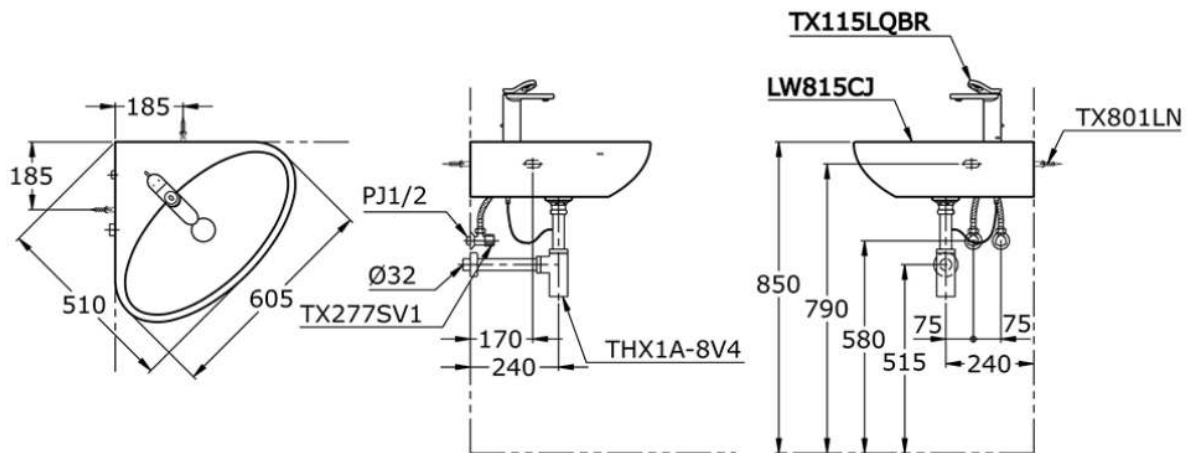

TOTO

Perfection by Design

Type No. : LW815CJ
Description : Corner Wall Hung Lavatory
Size : 615W x 485D mm

Technical Specification :

Copyright © W. ATELIER SDN. BHD. All rights reserved.

All photos and specification in this brochure are only for illustration and do not necessarily represent the final standard specification. Manufacturer reserve the rights to make further improvements and changes, where appropriate during design development. Therefore, they shall not form part of an offer or contract.