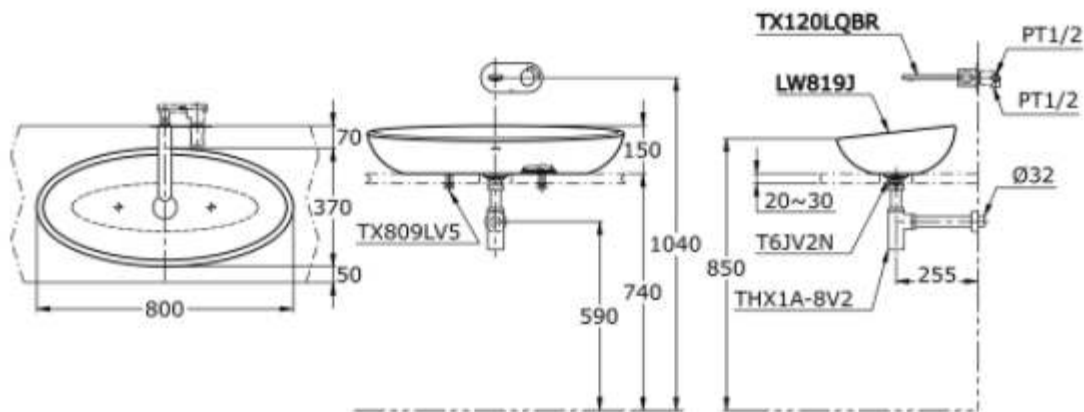

TOTO

Perfection by Design

Type No. : LW819J
Description : Console Lavatory
Size : 800W x 370D x 150H mm

Technical Specification :

Copyright © W. ATELIER SDN. BHD. All rights reserved.

All photos and specification in this brochure are only for illustration and do not necessarily represent the final standard specification. Manufacturer reserve the rights to make further improvements and changes, where appropriate during design development. Therefore, they shall not form part of an offer or contract.