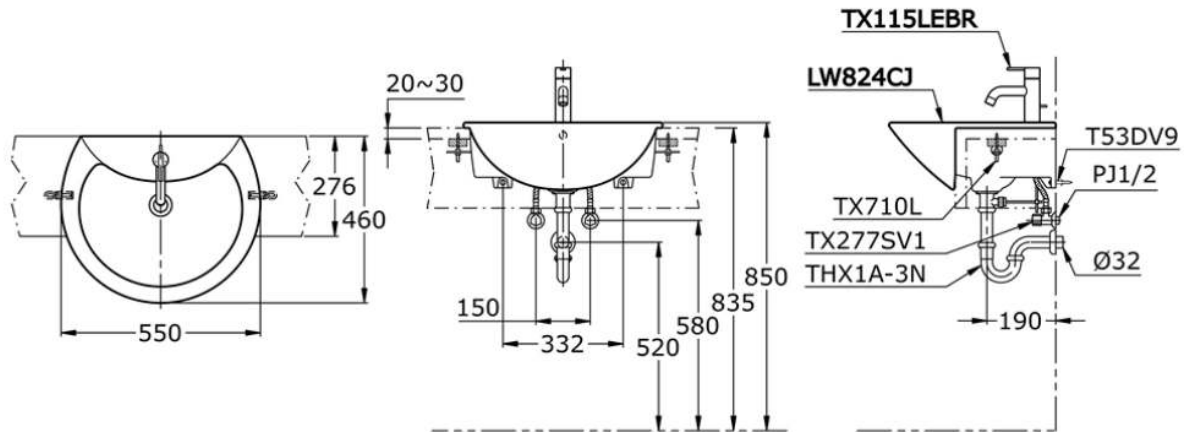

Technical Specification :

Copyright © W.ATELIER SDN. BHD. All rights reserved.

All photos and specification in this brochure are only for illustration and do not necessarily represent the final standard specification. Manufacturer reserve the rights to make further improvements and changes, where appropriate during design development. Therefore, they shall not form part of an offer or contract.