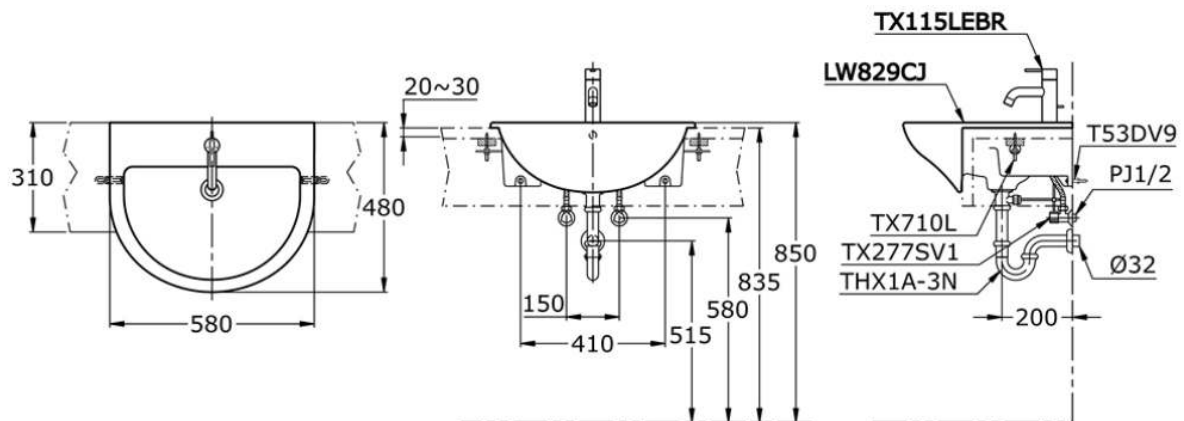

Technical Specification :

Copyright © W.ATELIER SDN. BHD. All rights reserved.

All photos and specification in this brochure are only for illustration and do not necessarily represent the final standard specification. Manufacturer reserve the rights to make further improvements and changes, where appropriate during design development. Therefore, they shall not form part of an offer or contract.