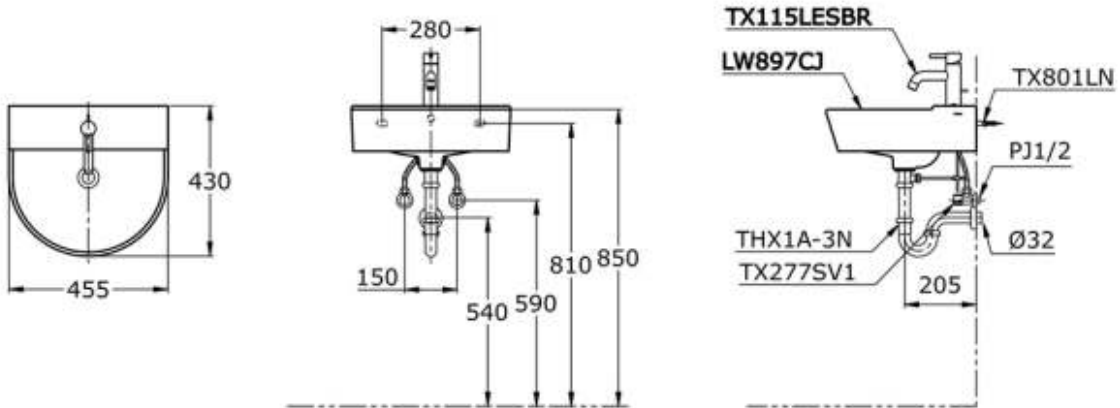

TOTO

Perfection by Design

Type No. : LW897CJ
Description : Wall Hung Basin
Size : 455W x 430D mm

Technical Specification :

Copyright © W. ATELIER SDN. BHD., All rights reserved.

All photos and specification in this brochure are only for illustration and do not necessarily represent the final standard specification. Manufacturer reserve the rights to make further improvements and changes, where appropriate during design development. Therefore, they shall not form part of an offer or contract.