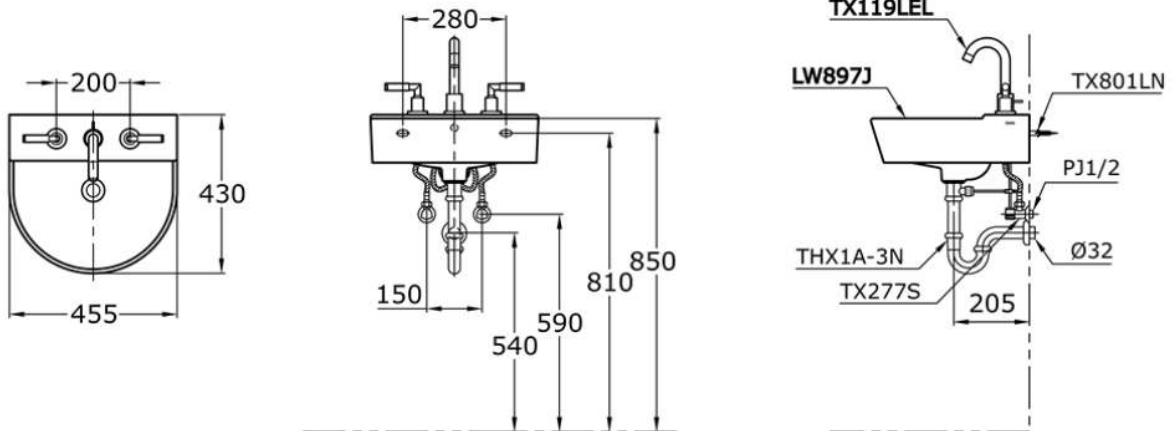

TOTO

Perfection by Design

Type No. : LW897J
Description : Wall Hung Basin
Size : 455W x 430D mm

Technical Specification :

Copyright © W. ATELIER SDN. BHD., All rights reserved.

All photos and specification in this brochure are only for illustration and do not necessarily represent the final standard specification. Manufacturer reserve the rights to make further improvements and changes, where appropriate during design development. Therefore, they shall not form part of an offer or contract.