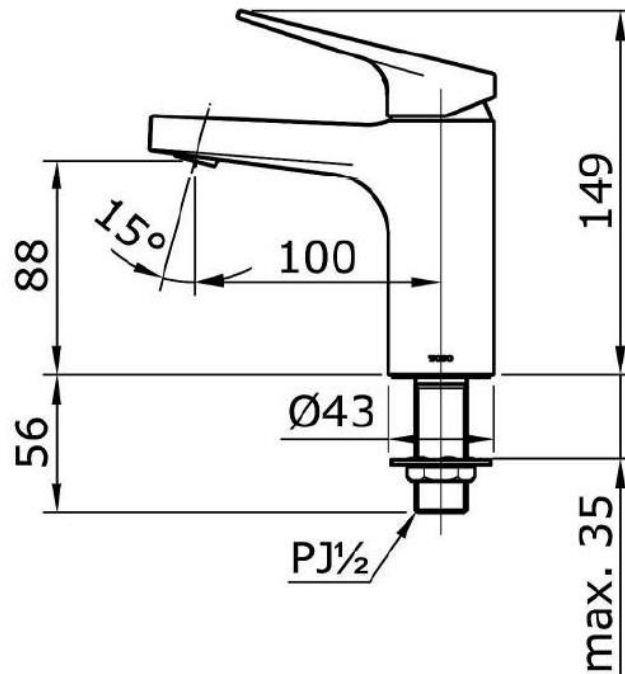

Technical Specification :

Copyright © W.ATELIER SDN. BHD., All rights reserved.

All photos and specification in this brochure are only for illustration and do not necessarily represent the final standard specification. Manufacturer reserve the rights to make further improvements and changes, where appropriate during design development. Therefore, they shall not form part of an offer or contract.