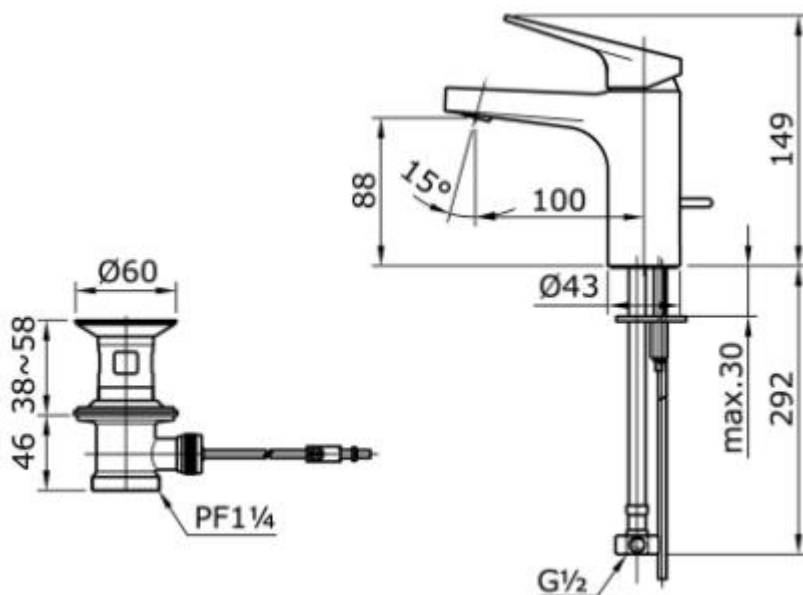

TOTO

Perfection by Design

Type No. : TX 115 LRS
Description : Single Lever Lavatory
Faucet with 1¼" Pop-Up
Waste

Technical Specification :

Copyright © W. ATELIER SDN.BHD., All rights reserved.

All photos and specification in this brochure are only for illustration and do not necessarily represent the final standard specification. Manufacturer reserve the rights to make further improvements and changes, where appropriate during design development. Therefore, they shall not form part of an offer or contract.