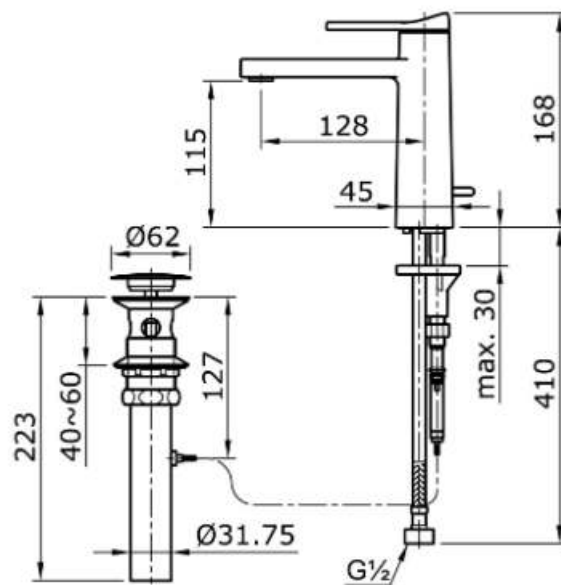

Technical Specification :

Copyright © W.ATELIER SDN. BHD., All rights reserved.

All photos and specification in this brochure are only for illustration and do not necessarily represent the final standard specification. Manufacturer reserve the rights to make further improvements and changes, where appropriate during design development. Therefore, they shall not form part of an offer or contract.