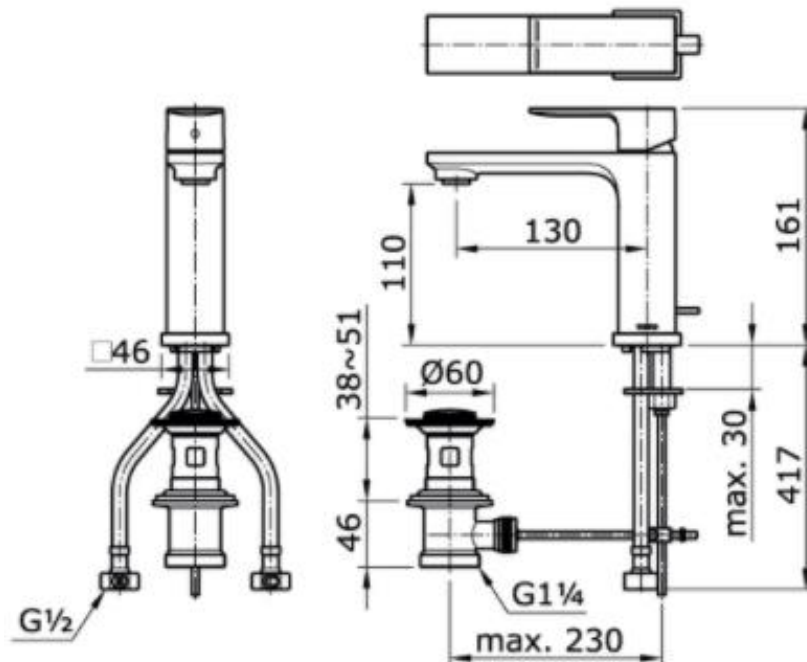

Technical Specification :

Copyright © W. ATELIER SDN. BHD., All rights reserved.

All photos and specification in this brochure are only for illustration and do not necessarily represent the final standard specification. Manufacturer reserve the rights to make further improvements and changes, where appropriate during design development. Therefore, they shall not form part of an offer or contract.