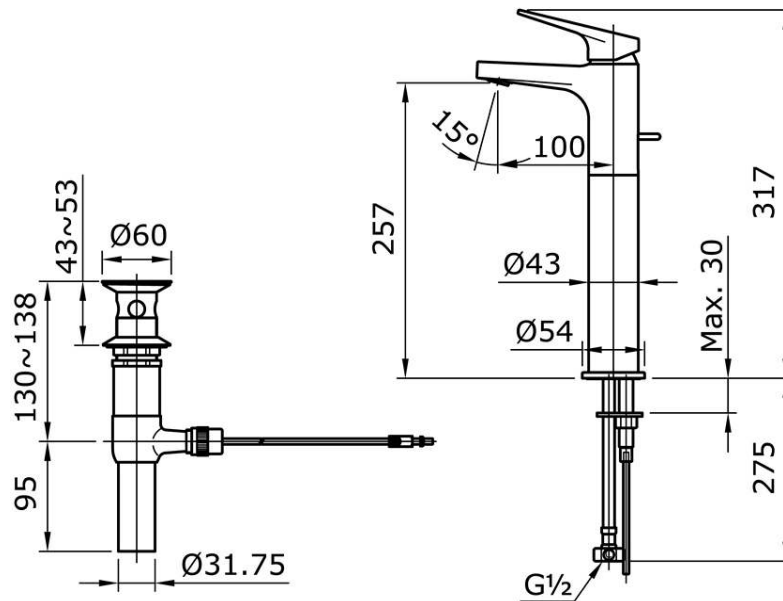

TOTO

Perfection by Design

Type No. : TX116LRSN
Description : Extended Single Lever Lavatory Faucet with 1" Pop-Up Waste

Technical Specification :

Copyright © W. ATELIER SDN. BHD., All rights reserved.

All photos and specification in this brochure are only for illustration and do not necessarily represent the final standard specification. Manufacturer reserve the rights to make further improvements and changes, where appropriate during design development. Therefore, they shall not form part of an offer or contract.