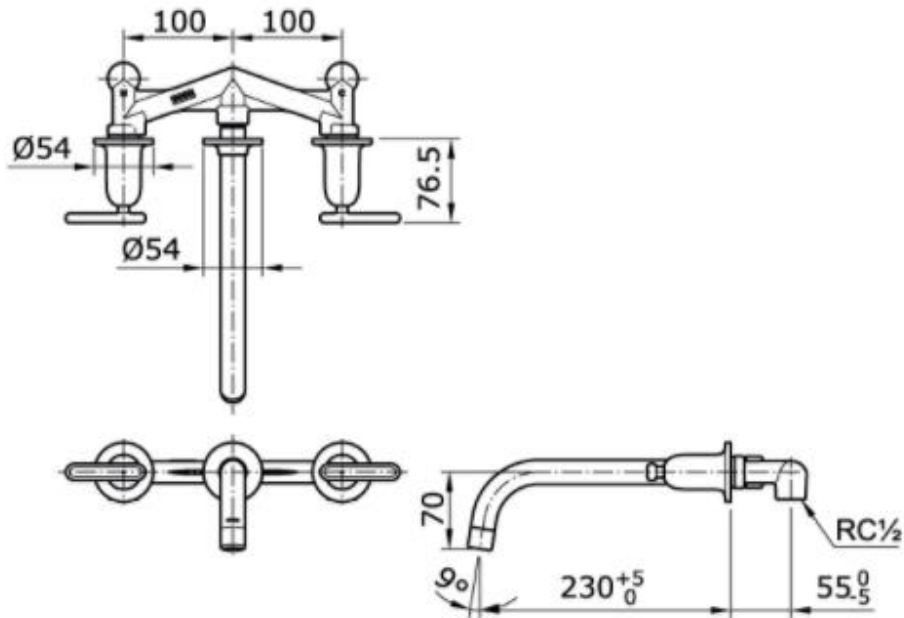

TOTO

Perfection by Design

Type No. : TX118LY
Description : Wall Type Basin Mixer

Technical Specification :

Copyright © W. ATELIER SDN. BHD., All rights reserved.

All photos and specification in this brochure are only for illustration and do not necessarily represent the final standard specification. Manufacturer reserve the rights to make further improvements and changes, where appropriate during design development. Therefore, they shall not form part of an offer or contract.