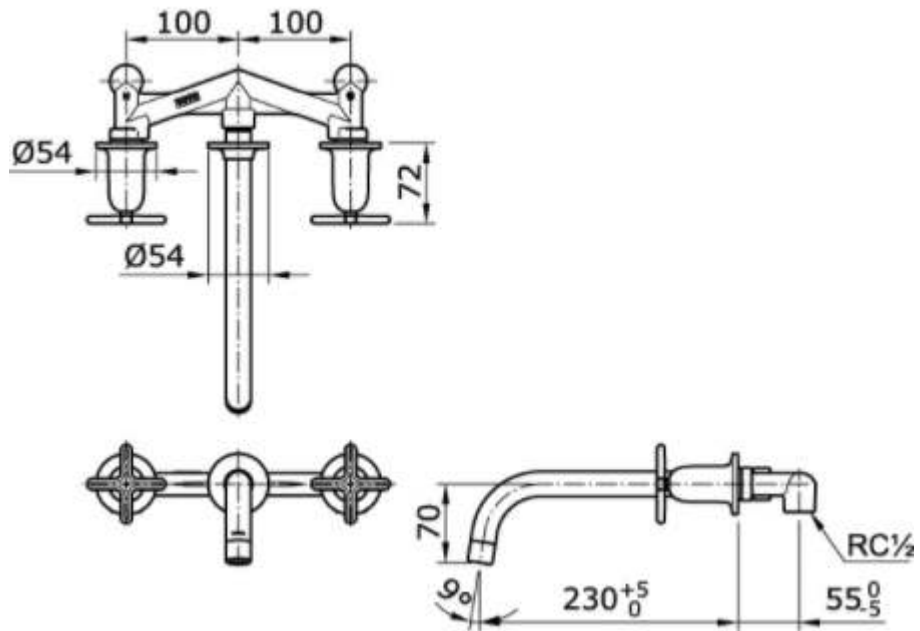

TOTO

Perfection by Design

Type No. : TX118LYC
Description : Cross Handle Wall Type Basin Mixer

Technical Specification :

Copyright © W. ATELIER SDN. BHD., All rights reserved.

All photos and specification in this brochure are only for illustration and do not necessarily represent the final standard specification. Manufacturer reserve the rights to make further improvements and changes, where appropriate during design development. Therefore, they shall not form part of an offer or contract.