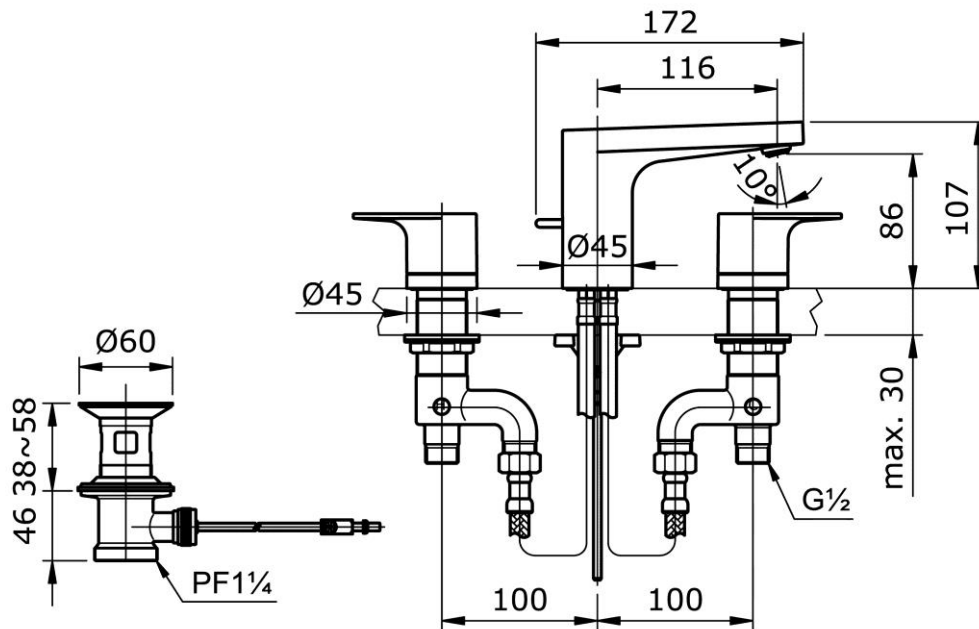

TOTO

Perfection by Design

Type No. : TX119LRS
Description : 8" Lavatory Faucet with
1 1/4" Pop-Up Waste

Technical Specification :

Copyright © W. ATELIER SDN.BHD., All rights reserved.

All photos and specification in this brochure are only for illustration and do not necessarily represent the final standard specification. Manufacturer reserve the rights to make further improvements and changes, where appropriate during design development. Therefore, they shall not form part of an offer or contract.