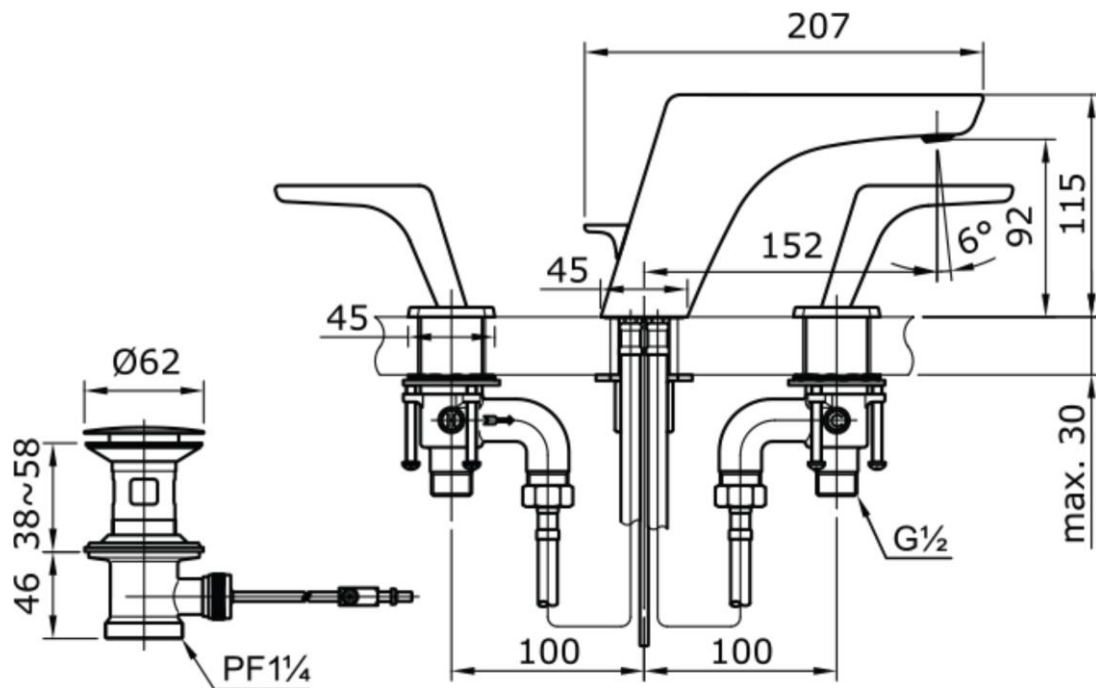

Technical Specification :

Copyright © W. ATELIER SDN. BHD. All rights reserved.

All photos and specification in this brochure are only for illustration and do not necessarily represent the final standard specification. Manufacturer reserve the rights to make further improvements and changes, where appropriate during design development. Therefore, they shall not form part of an offer or contract.