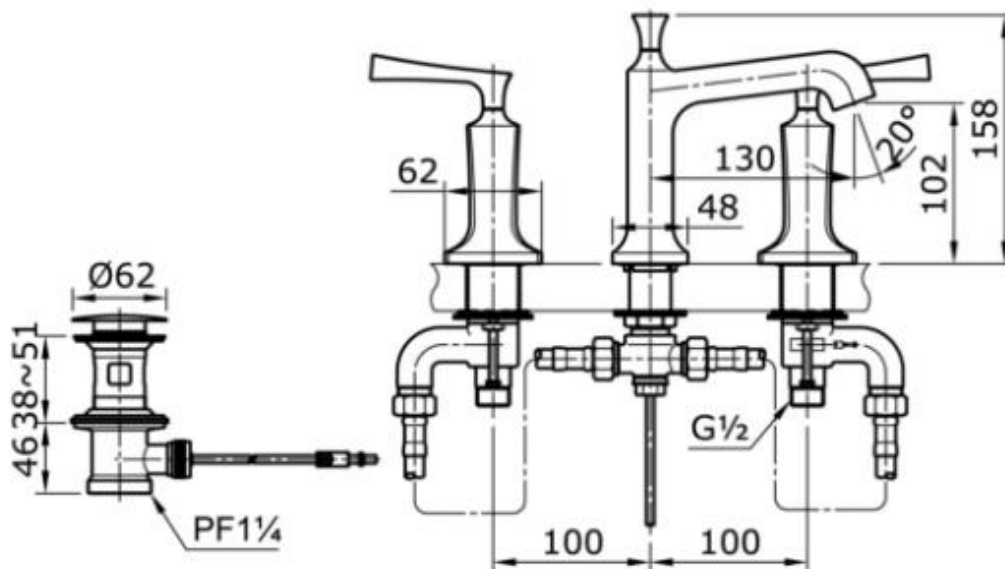

TOTO

Perfection by Design

Type No. : TX119LW
Description : Lever Basin mixer c/w
1 1/4" Pop up waste

Technical Specification :

Copyright © W.ATELIER SDN. BHD., All rights reserved.

All photos and specification in this brochure are only for illustration and do not necessarily represent the final standard specification. Manufacturer reserve the rights to make further improvements and changes, where appropriate during design development. Therefore, they shall not form part of an offer or contract.