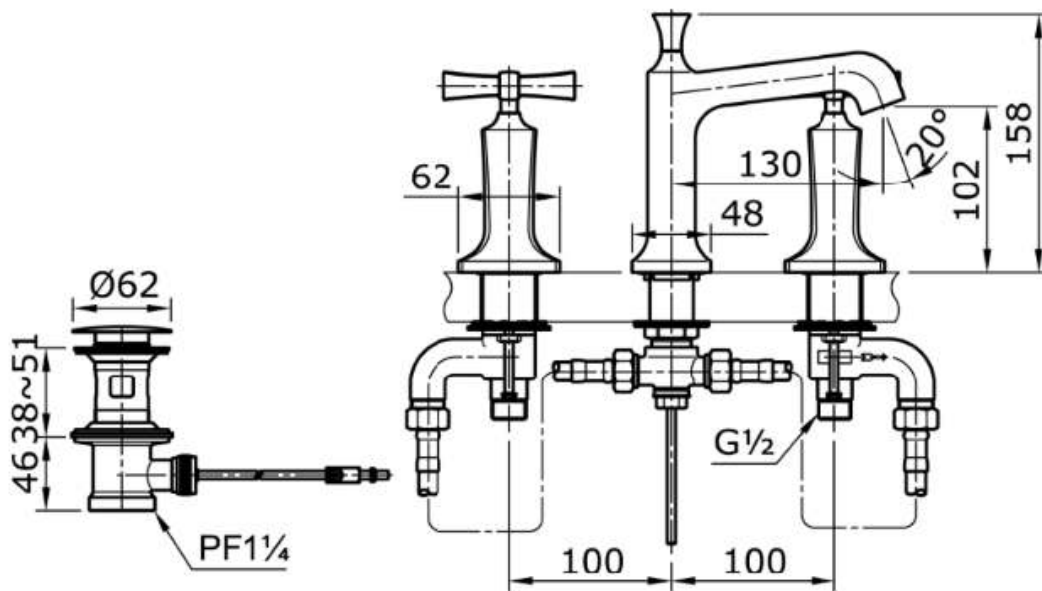

TOTO

Perfection by Design

Type No. : TX119LWC
Description : 8" Cross Handle Basin Mixer c/w 1 1/4" Pop Up Waste (3 Tap Holes)

Technical Specification :

Copyright © W.ATELIER SDN. BHD., All rights reserved.