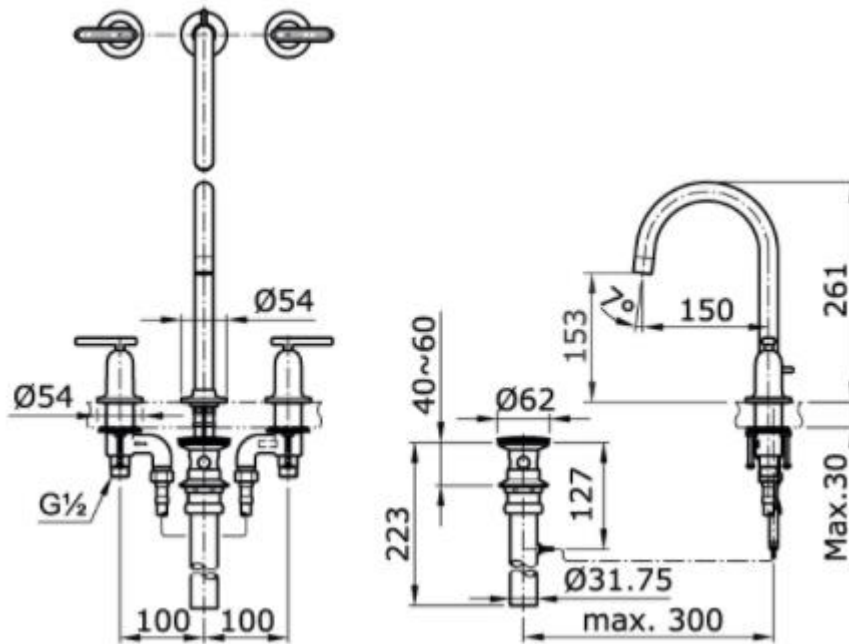

TOTO

Perfection by Design

Type No. : TX119LY
Description : 8" Centre Basin Mixer W/
1" Pop-up Waste

Technical Specification :

Copyright © W. ATELIER SDN. BHD., All rights reserved.

All photos and specification in this brochure are only for illustration and do not necessarily represent the final standard specification. Manufacturer reserve the rights to make further improvements and changes, where appropriate during design development. Therefore, they shall not form part of an offer or contract.