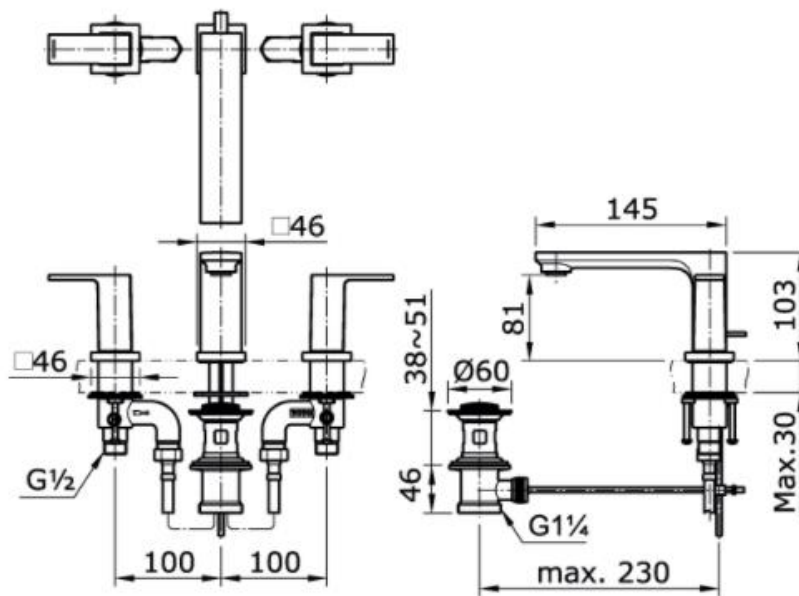

TOTO

Perfection by Design

Type No. : TX119MMA
Description : 8" Center Basin Mixer
c/w 1" pop-up waste

Technical Specification :

Copyright © W. ATELIER SDN. BHD., All rights reserved.

All photos and specification in this brochure are only for illustration and do not necessarily represent the final standard specification. Manufacturer reserve the rights to make further improvements and changes, where appropriate during design development. Therefore, they shall not form part of an offer or contract.