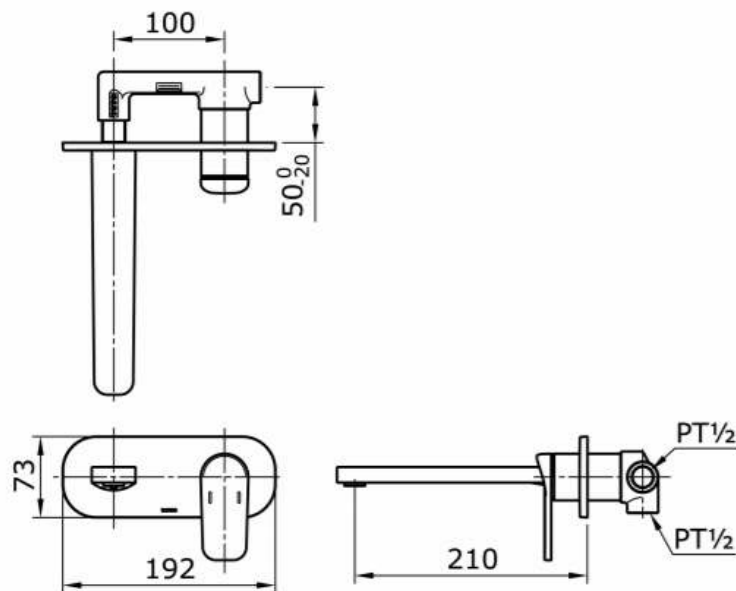

TOTO

Perfection by Design

Type No. : TX120LX
Description : Single Lever Wall Type Basin Mixer

Technical Specification :

Copyright © W.ATELIER SDN. BHD., All rights reserved.

All photos and specification in this brochure are only for illustration and do not necessarily represent the final standard specification. Manufacturer reserve the rights to make further improvements and changes, where appropriate during design development. Therefore, they shall not form part of an offer or contract.