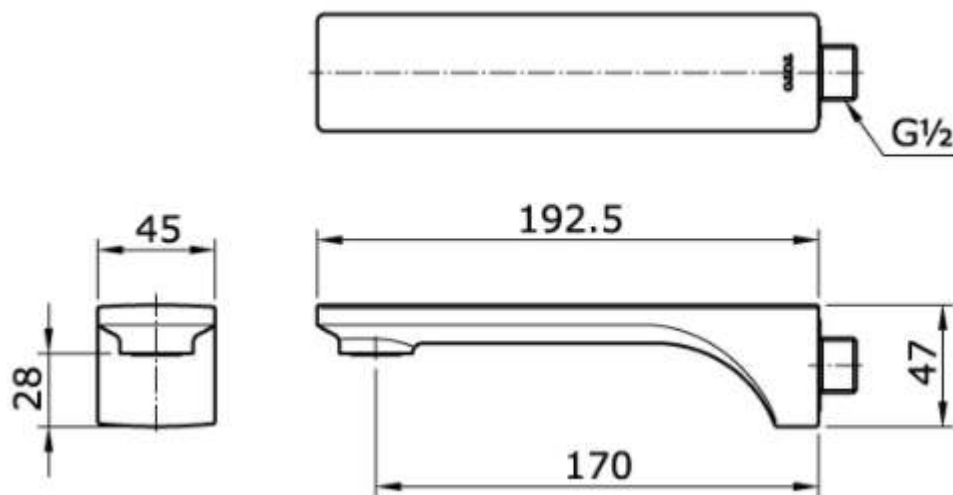

Technical Specification :

Copyright © W. ATELIER SDN. BHD., All rights reserved.

All photos and specification in this brochure are only for illustration and do not necessarily represent the final standard specification. Manufacturer reserve the rights to make further improvements and changes, where appropriate during design development. Therefore, they shall not form part of an offer or contract.