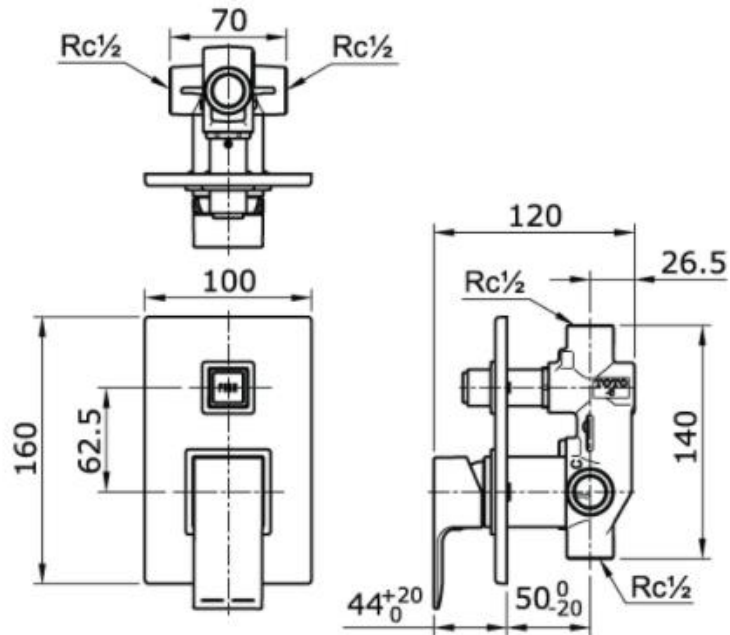

TOTO

Perfection by Design

Type No. : TX442MMA
Description : Single lever Bath & Shower Mixer with Diverter

Technical Specification :

Copyright © W. ATELIER SDN. BHD., All rights reserved.

All photos and specification in this brochure are only for illustration and do not necessarily represent the final standard specification. Manufacturer reserve the rights to make further improvements and changes, where appropriate during design development. Therefore, they shall not form part of an offer or contract.