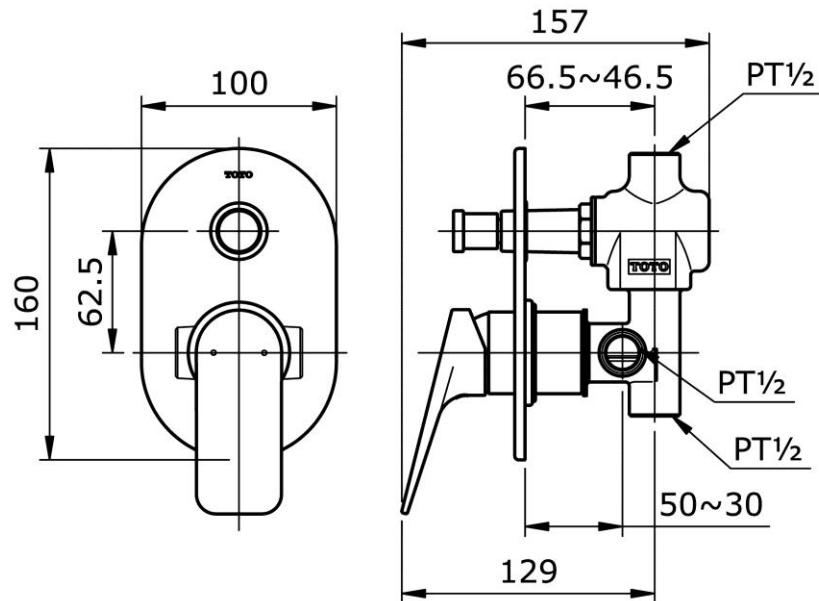

TOTO

Perfection by Design

Type No. : TX442SRSN
Description : Concealed Single Lever Bath & Shower Mixer with Diverter

Technical Specification :

Copyright © W. ATELIER SDN.BHD., All rights reserved.

All photos and specification in this brochure are only for illustration and do not necessarily represent the final standard specification. Manufacturer reserve the rights to make further improvements and changes, where appropriate during design development. Therefore, they shall not form part of an offer or contract.