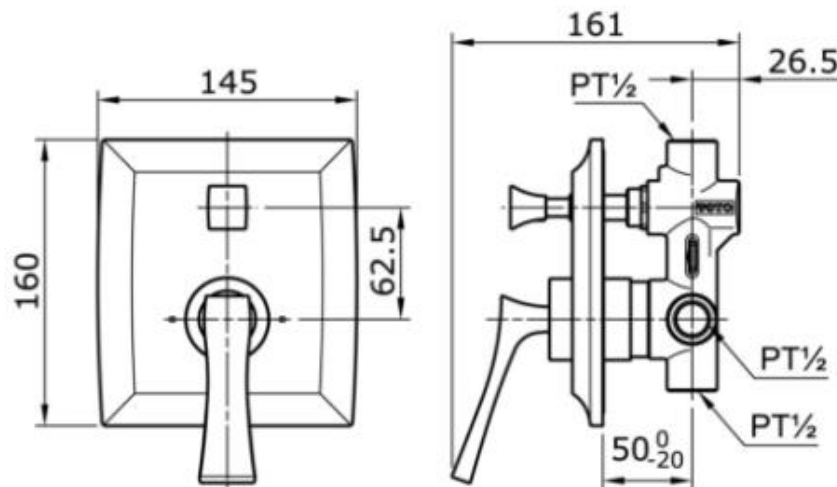

Technical Specification :

Copyright © W.ATELIER SDN. BHD., All rights reserved.

All photos and specification in this brochure are only for illustration and do not necessarily represent the final standard specification. Manufacturer reserve the rights to make further improvements and changes, where appropriate during design development. Therefore, they shall not form part of an offer or contract.