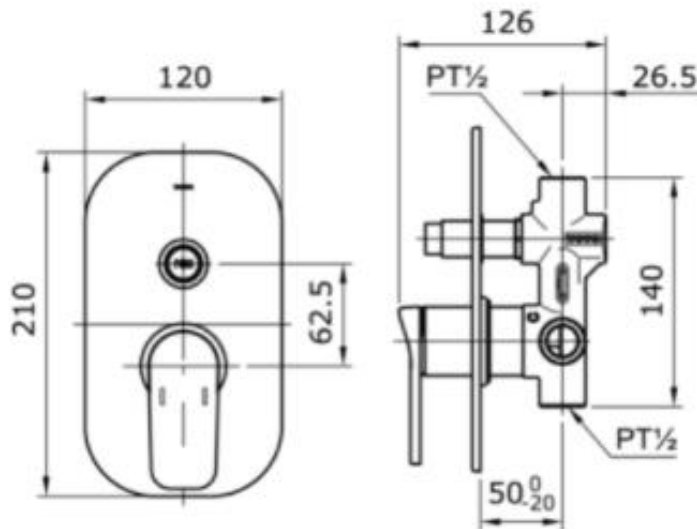

Technical Specification :

Copyright © W.ATELIER SDN. BHD., All rights reserved.

All photos and specification in this brochure are only for illustration and do not necessarily represent the final standard specification. Manufacturer reserve the rights to make further improvements and changes, where appropriate during design development. Therefore, they shall not form part of an offer or contract.