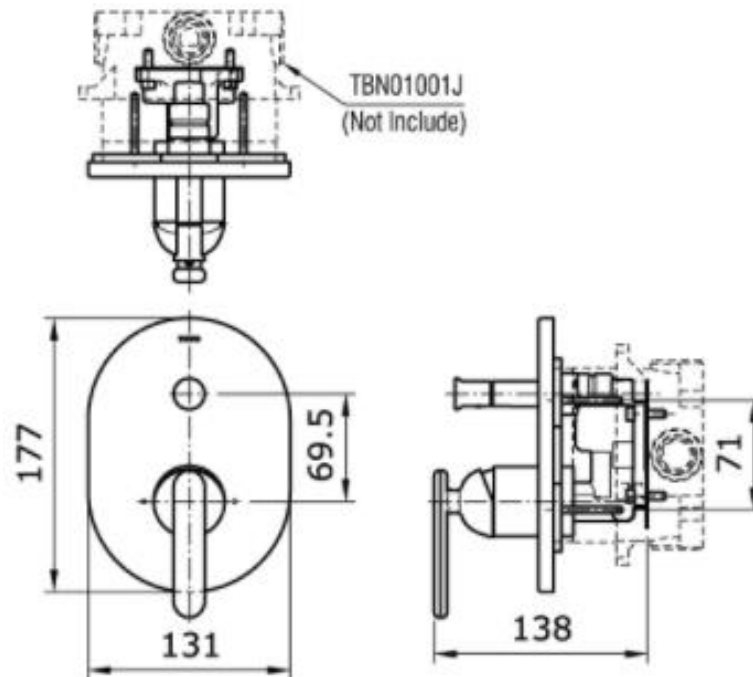

TOTO

Perfection by Design

Type No. : TX442SY
Description : Concealed Bath & Shower Mixer with Diverter

Technical Specification :

Copyright © W. ATELIER SDN. BHD., All rights reserved.

All photos and specification in this brochure are only for illustration and do not necessarily represent the final standard specification. Manufacturer reserve the rights to make further improvements and changes, where appropriate during design development. Therefore, they shall not form part of an offer or contract.