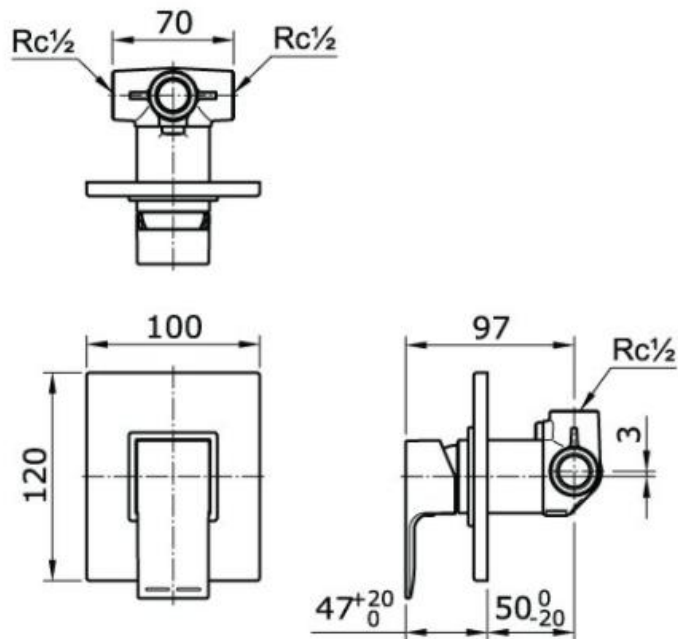

TOTO

Perfection by Design

Type No. : TX443MMA
Description : Single Lever Shower Mixer without Diverter

Technical Specification :

Copyright © W. ATELIER SDN. BHD., All rights reserved.

All photos and specification in this brochure are only for illustration and do not necessarily represent the final standard specification. Manufacturer reserve the rights to make further improvements and changes, where appropriate during design development. Therefore, they shall not form part of an offer or contract.