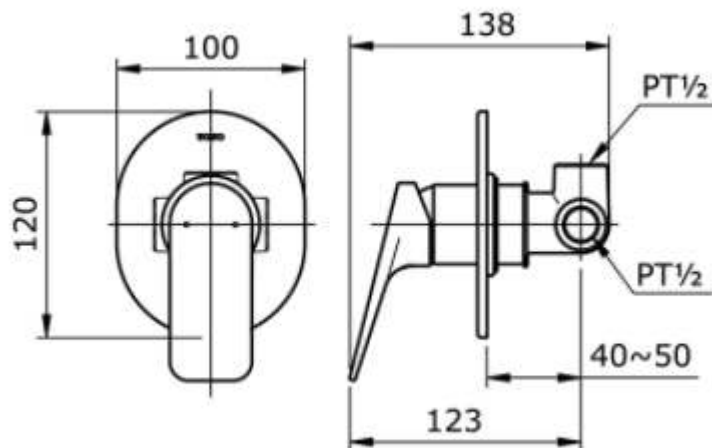

TOTO

Perfection by Design

Type No. : TX443SRSN
Description : Concealed Single Lever Shower Mixer

Technical Specification :

Copyright © W. ATELIER SDN. BHD., All rights reserved.

All photos and specification in this brochure are only for illustration and do not necessarily represent the final standard specification. Manufacturer reserve the rights to make further improvements and changes, where appropriate during design development. Therefore, they shall not form part of an offer or contract.