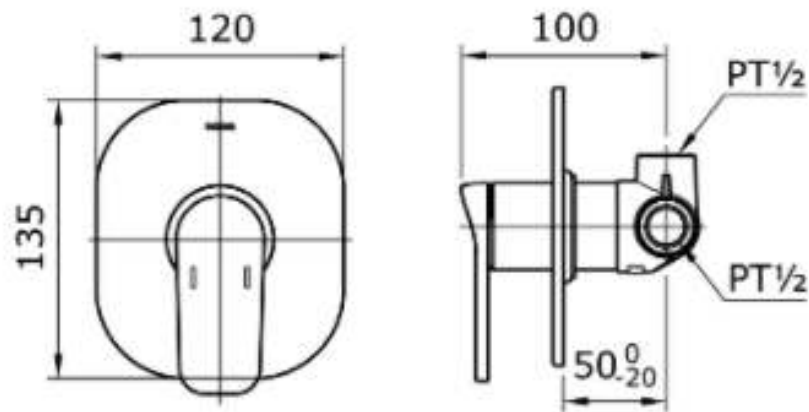

Technical Specification :

Copyright © W. ATELIER SDN. BHD., All rights reserved.

All photos and specification in this brochure are only for illustration and do not necessarily represent the final standard specification. Manufacturer reserve the rights to make further improvements and changes, where appropriate during design development. Therefore, they shall not form part of an offer or contract.