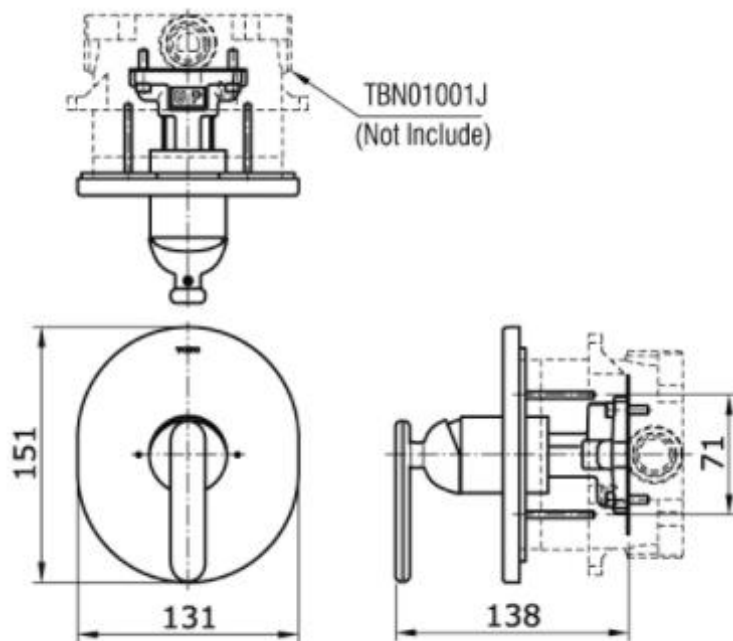

TOTO

Perfection by Design

Type No. : TX443SY
Description : Concealed Shower Mixer

Technical Specification :

Copyright © W. ATELIER SDN. BHD., All rights reserved.

All photos and specification in this brochure are only for illustration and do not necessarily represent the final standard specification. Manufacturer reserve the rights to make further improvements and changes, where appropriate during design development. Therefore, they shall not form part of an offer or contract.