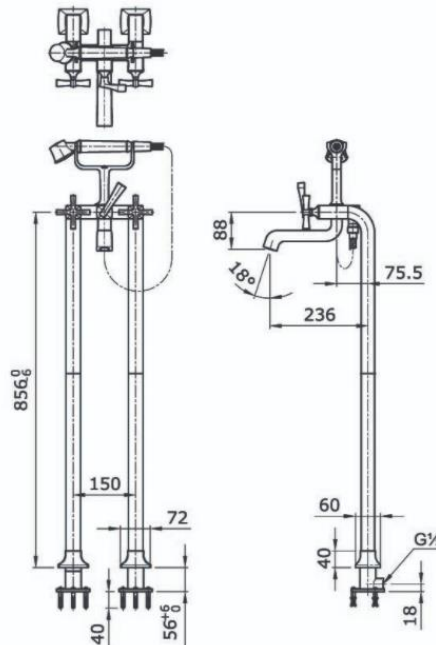

TOTO

Perfection by Design

Type No. : TX445SWCV3N
Description : Cross Handle Floor Standing Bath & Shower Set

Technical Specification :

Copyright © W.ATELIER SDN. BHD., All rights reserved.

All photos and specification in this brochure are only for illustration and do not necessarily represent the final standard specification. Manufacturer reserve the rights to make further improvements and changes, where appropriate during design development. Therefore, they shall not form part of an offer or contract.