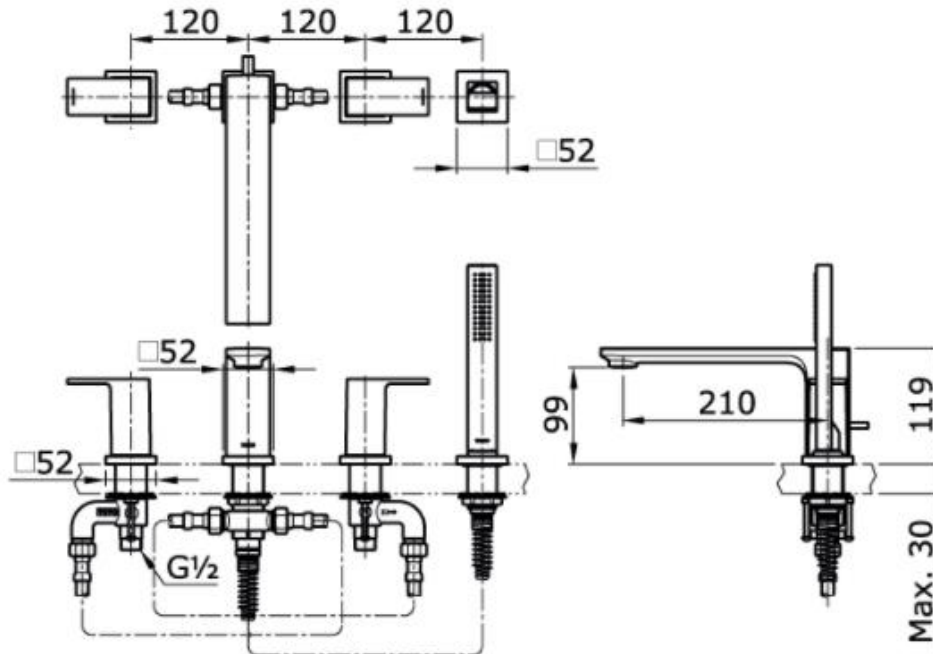

TOTO

Perfection by Design

Type No. : TX447MMA
Description : 4-Holes Deck Mounted Bath & Shower Mixer

Technical Specification :

Copyright © W. ATELIER SDN. BHD., All rights reserved.

All photos and specification in this brochure are only for illustration and do not necessarily represent the final standard specification. Manufacturer reserve the rights to make further improvements and changes, where appropriate during design development. Therefore, they shall not form part of an offer or contract.