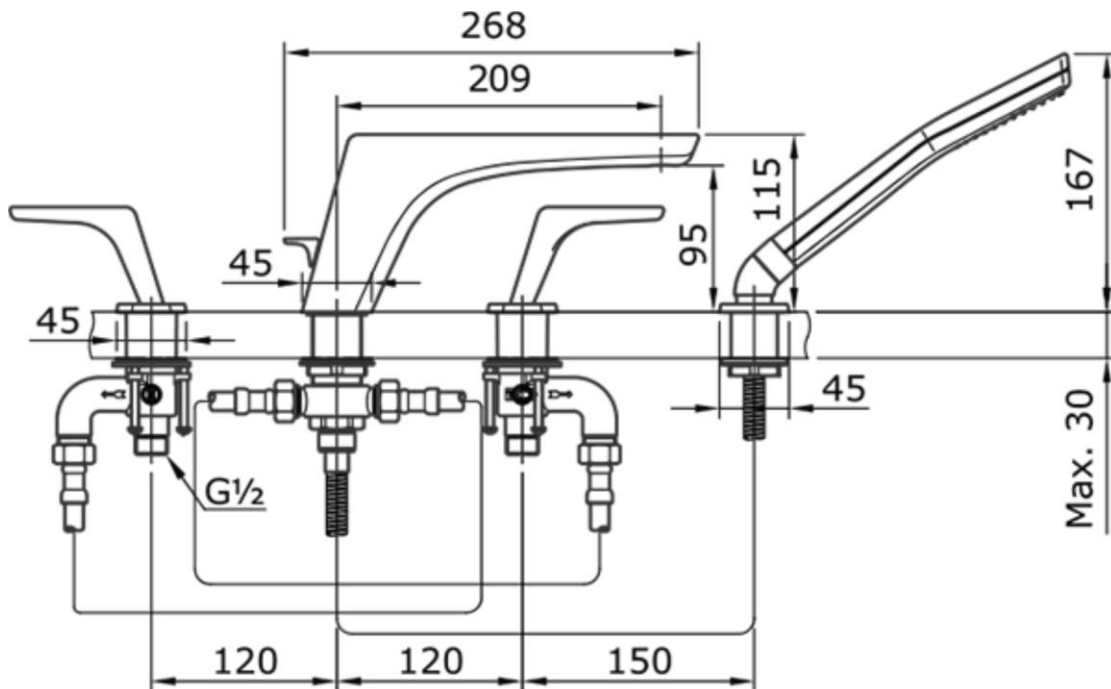

Technical Specification :

Copyright © W. ATELIER SDN. BHD. All rights reserved.

All photos and specification in this brochure are only for illustration and do not necessarily represent the final standard specification. Manufacturer reserve the rights to make further improvements and changes, where appropriate during design development. Therefore, they shall not form part of an offer or contract.