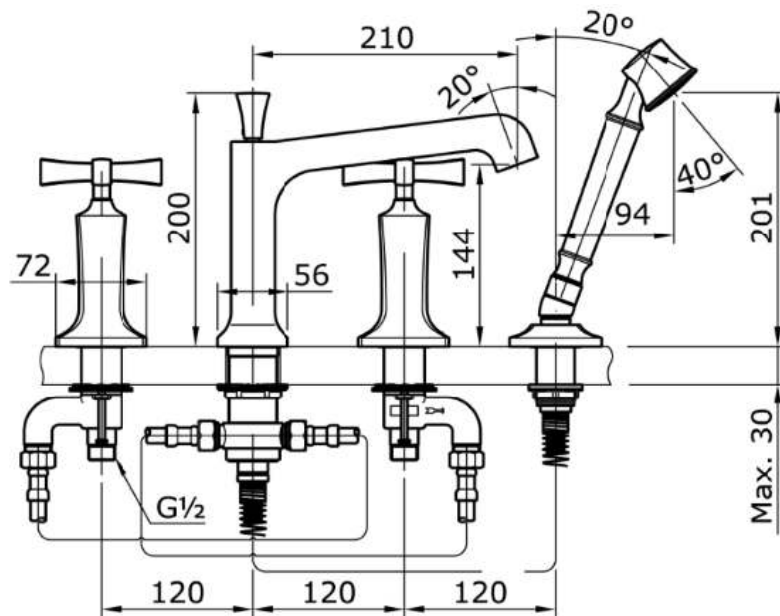

TOTO

Perfection by Design

Type No. : TX447SWC
Description : Cross Handle 4 Holes Bath & Shower Set Mixer

Technical Specification :

Copyright © W.ATELIER SDN. BHD., All rights reserved.

All photos and specification in this brochure are only for illustration and do not necessarily represent the final standard specification. Manufacturer reserve the rights to make further improvements and changes, where appropriate during design development. Therefore, they shall not form part of an offer or contract.