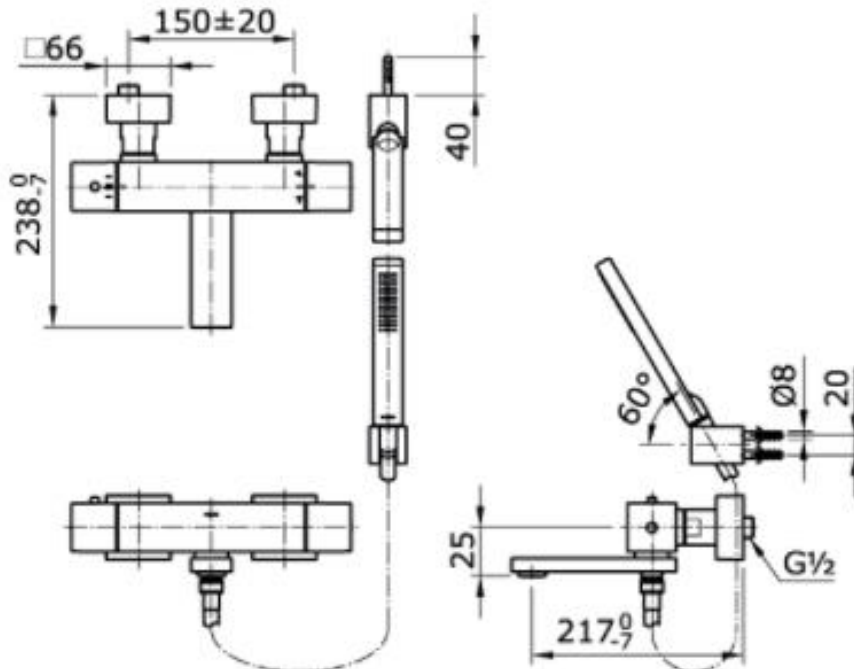

TOTO

Perfection by Design

Type No. : TX449MMA
Description : Thermostat Bath & Shower set

Technical Specification :

Copyright © W. ATELIER SDN. BHD., All rights reserved.

All photos and specification in this brochure are only for illustration and do not necessarily represent the final standard specification. Manufacturer reserve the rights to make further improvements and changes, where appropriate during design development. Therefore, they shall not form part of an offer or contract.