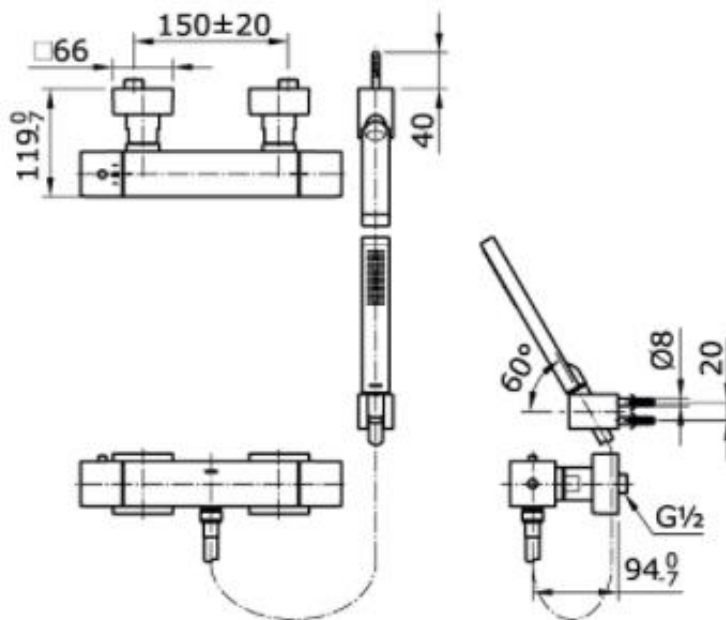

TOTO

Perfection by Design

Type No. : TX450MMA
Description : Thermostat Shower Mixer Set

Technical Specification :

Copyright © W. ATELIER SDN. BHD., All rights reserved.

All photos and specification in this brochure are only for illustration and do not necessarily represent the final standard specification. Manufacturer reserve the rights to make further improvements and changes, where appropriate during design development. Therefore, they shall not form part of an offer or contract.