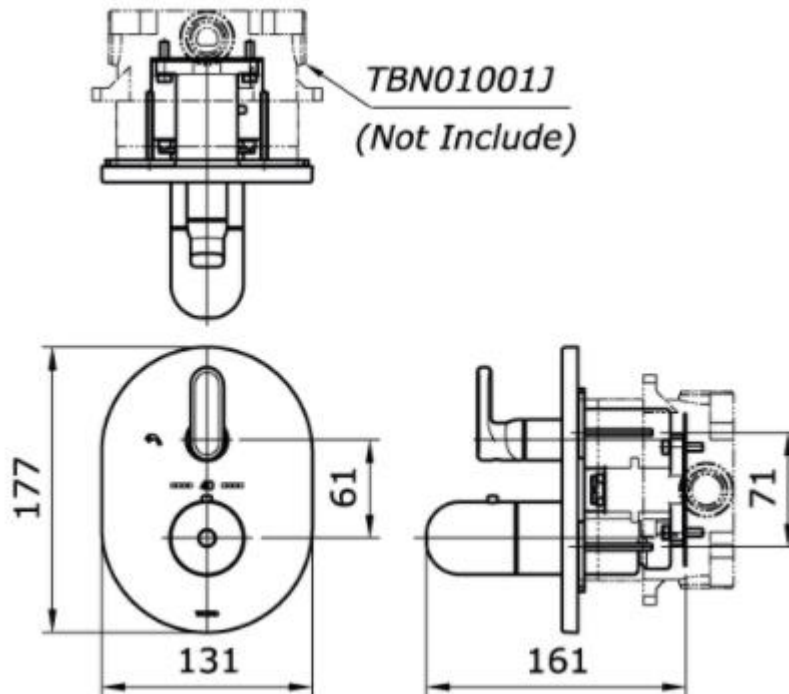

Technical Specification :

Copyright © W. ATELIER SDN. BHD., All rights reserved.

All photos and specification in this brochure are only for illustration and do not necessarily represent the final standard specification. Manufacturer reserve the rights to make further improvements and changes, where appropriate during design development. Therefore, they shall not form part of an offer or contract.