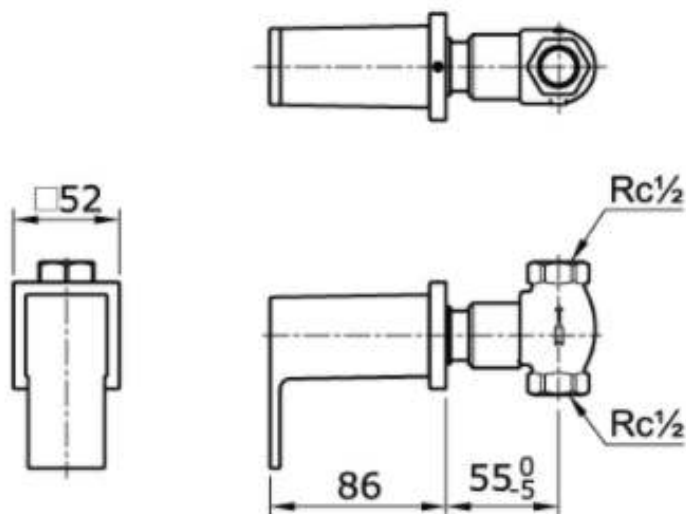

TOTO

Perfection by Design

Type No. : TX452MMA
Description : Stopvalve

Technical Specification :

Copyright © W. ATELIER SDN. BHD., All rights reserved.

All photos and specification in this brochure are only for illustration and do not necessarily represent the final standard specification. Manufacturer reserve the rights to make further improvements and changes, where appropriate during design development. Therefore, they shall not form part of an offer or contract.