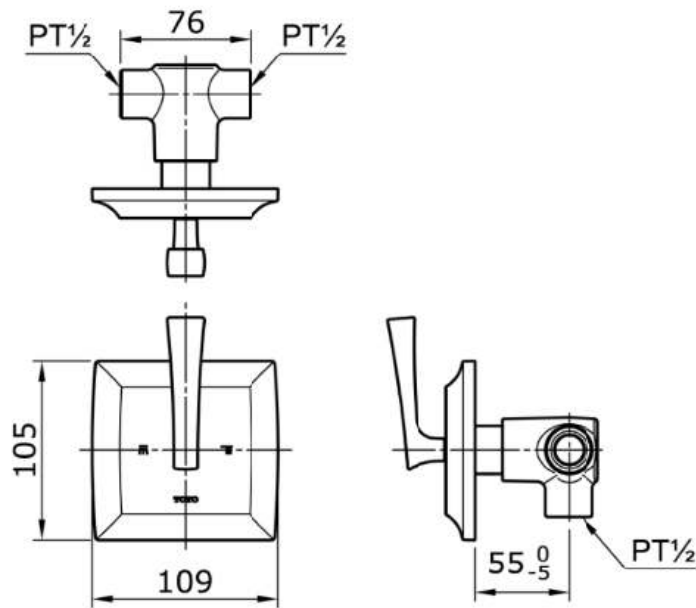

TOTO

Perfection by Design

Type No. : TX453SW
Description : Lever Handle 2-way Diverter (1 in 2 out)

Technical Specification :

Copyright © W.ATELIER SDN. BHD., All rights reserved.

All photos and specification in this brochure are only for illustration and do not necessarily represent the final standard specification. Manufacturer reserve the rights to make further improvements and changes, where appropriate during design development. Therefore, they shall not form part of an offer or contract.