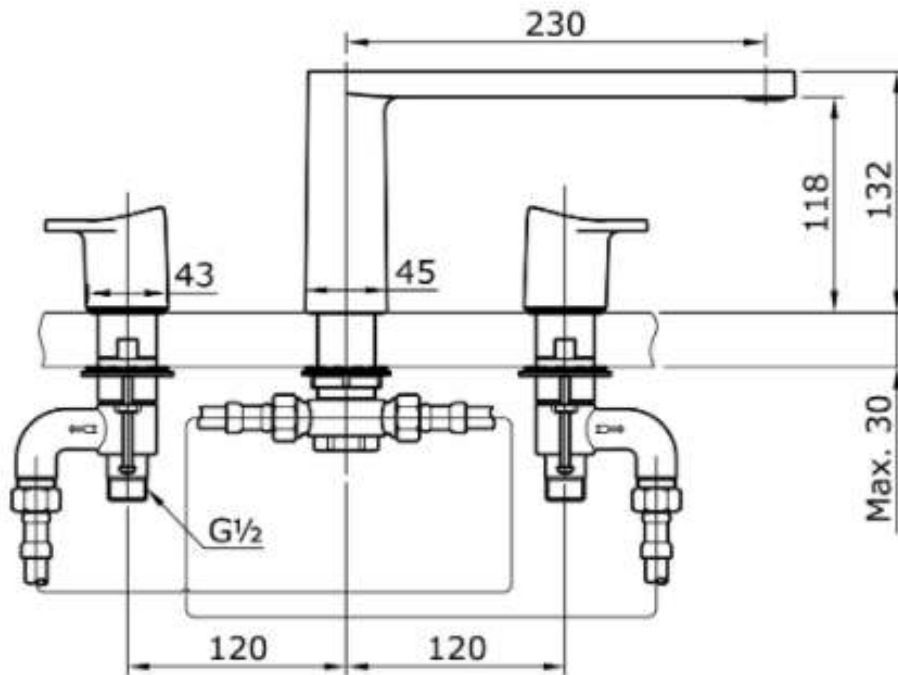

TOTO

Perfection by Design

Type No. : TX467SX
Description : 3-holes Deck Mounted Bath Filler & Mixer

Technical Specification :

Copyright © W. ATELIER SDN. BHD., All rights reserved.

All photos and specification in this brochure are only for illustration and do not necessarily represent the final standard specification. Manufacturer reserve the rights to make further improvements and changes, where appropriate during design development. Therefore, they shall not form part of an offer or contract.