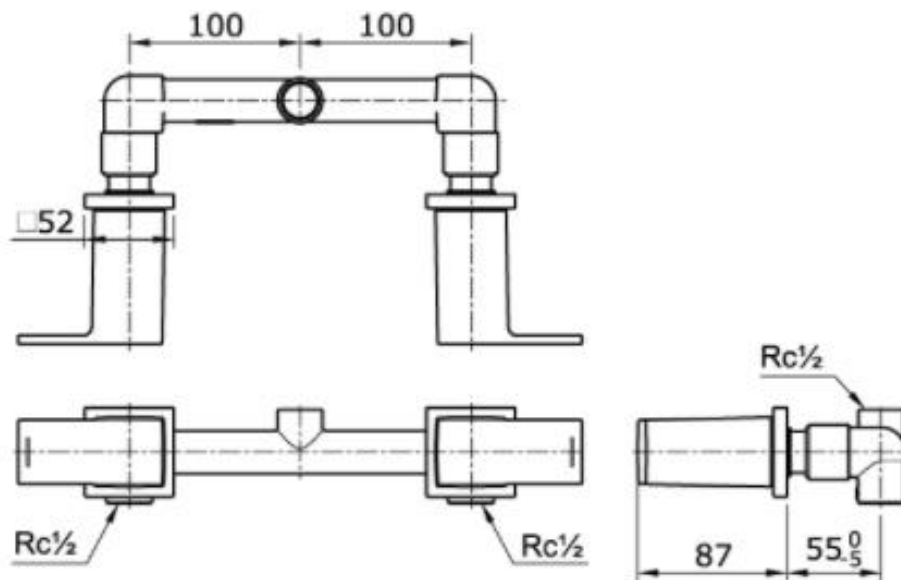

TOTO

Perfection by Design

Type No. : TX468MMA
Description : Concealed shower mixer

Technical Specification :

Copyright © W. ATELIER SDN. BHD., All rights reserved.

All photos and specification in this brochure are only for illustration and do not necessarily represent the final standard specification. Manufacturer reserve the rights to make further improvements and changes, where appropriate during design development. Therefore, they shall not form part of an offer or contract.