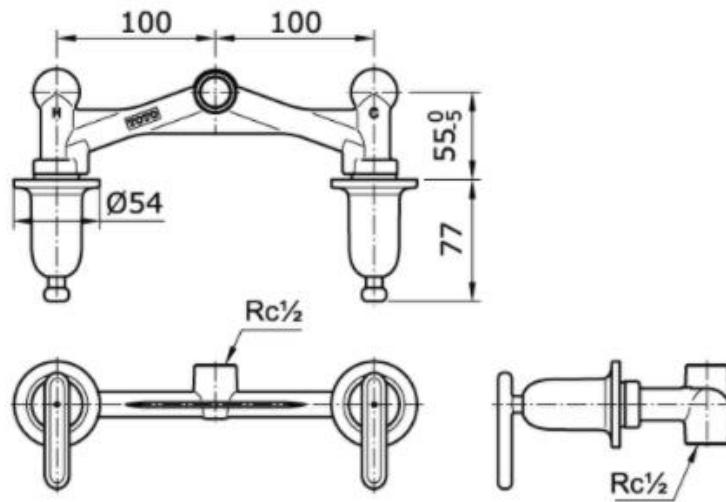

TOTO

Perfection by Design

Type No.
Description

: TX468SY
: Lever Handle Mixing Valve
For Shower

Technical Specification :

Copyright © W. ATELIER SDN. BHD., All rights reserved.

All photos and specification in this brochure are only for illustration and do not necessarily represent the final standard specification. Manufacturer reserve the rights to make further improvements and changes, where appropriate during design development. Therefore, they shall not form part of an offer or contract.