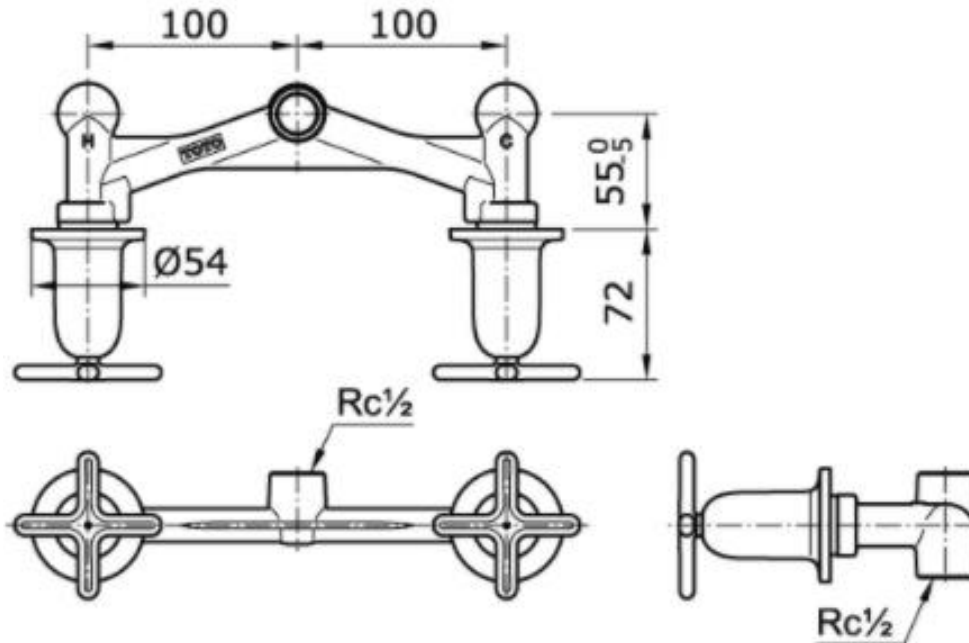

TOTO

Perfection by Design

Type No. : TX468SYC
Description : Cross Handle
Mixing Valve For Shower

Technical Specification :

Copyright © W. ATELIER SDN. BHD., All rights reserved.

All photos and specification in this brochure are only for illustration and do not necessarily represent the final standard specification. Manufacturer reserve the rights to make further improvements and changes, where appropriate during design development. Therefore, they shall not form part of an offer or contract.