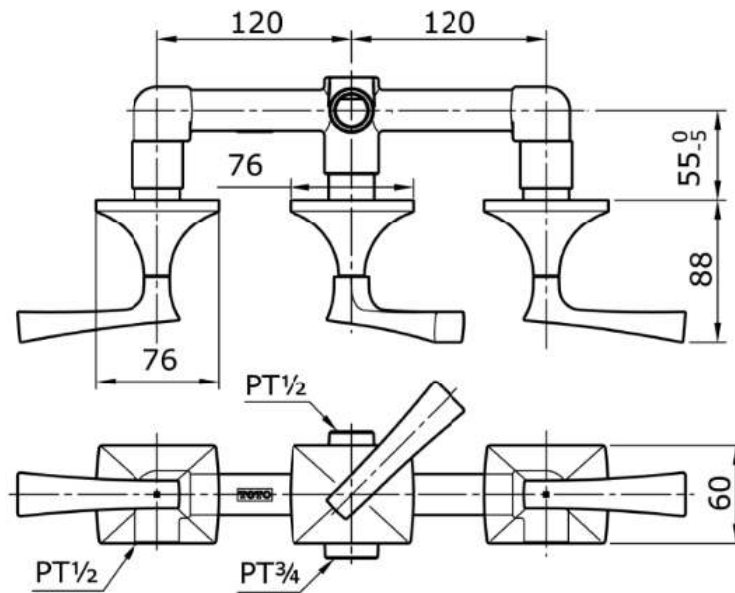

Technical Specification :

Copyright © W.ATELIER SDN. BHD., All rights reserved.

All photos and specification in this brochure are only for illustration and do not necessarily represent the final standard specification. Manufacturer reserve the rights to make further improvements and changes, where appropriate during design development. Therefore, they shall not form part of an offer or contract.