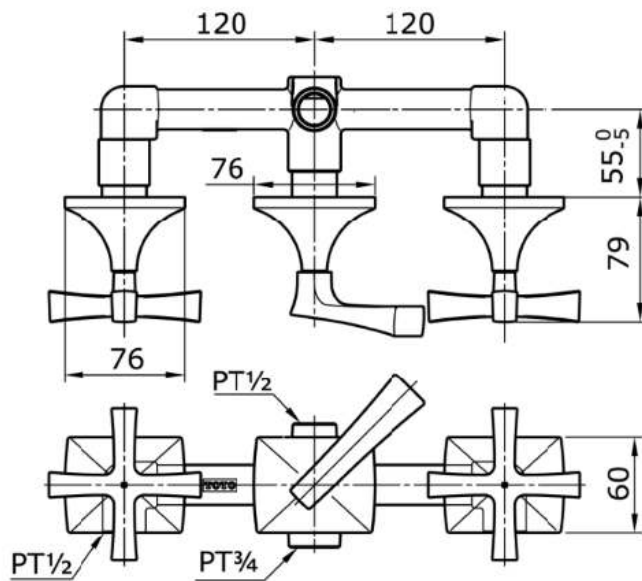

TOTO

Perfection by Design

Type No. : TX469SWC
Description : Cross Handle Mixing Valve For Bath & Shower Mixer w/ Diverter

Technical Specification :

Copyright © W.ATELIER SDN. BHD., All rights reserved.

All photos and specification in this brochure are only for illustration and do not necessarily represent the final standard specification. Manufacturer reserve the rights to make further improvements and changes, where appropriate during design development. Therefore, they shall not form part of an offer or contract.