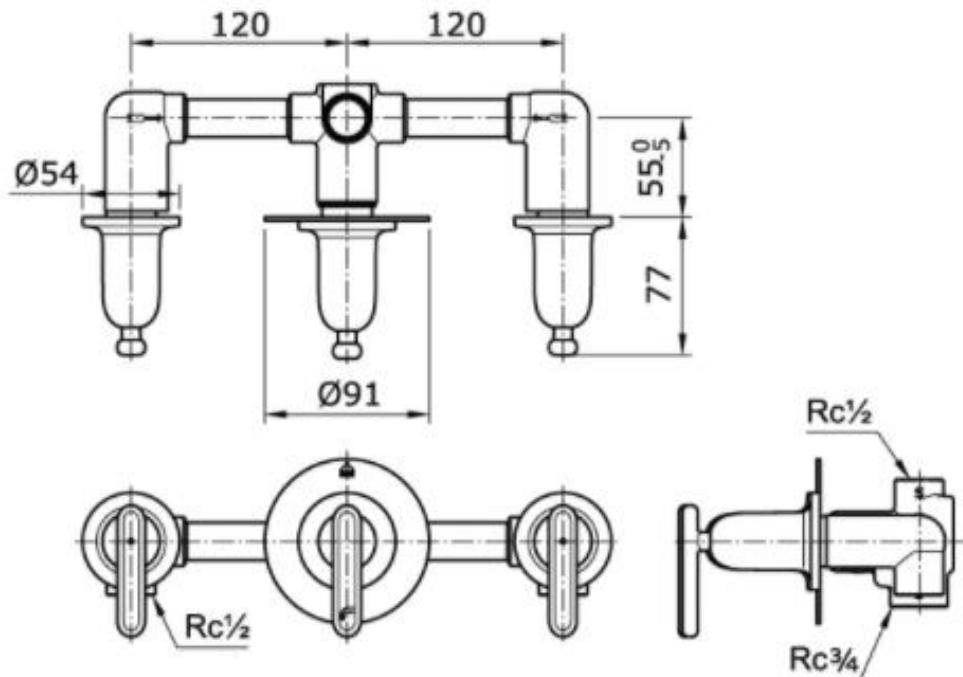

TOTO

Perfection by Design

Type No. : TX469SY
Description : Lever Handle Mixing Valve With Diverter For Bath & Shower

Technical Specification :

Copyright © W. ATELIER SDN. BHD., All rights reserved.

All photos and specification in this brochure are only for illustration and do not necessarily represent the final standard specification. Manufacturer reserve the rights to make further improvements and changes, where appropriate during design development. Therefore, they shall not form part of an offer or contract.