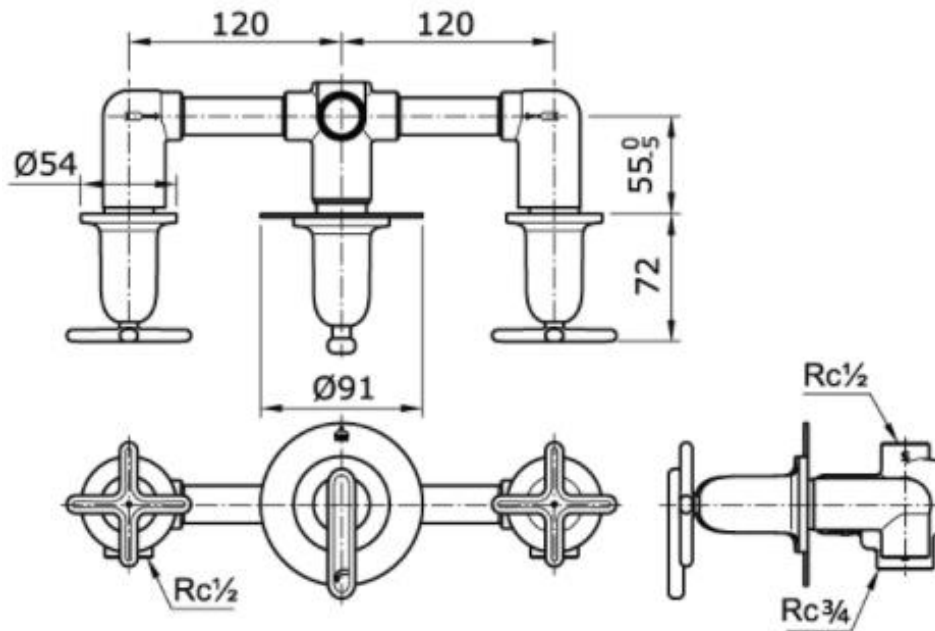

TOTO

Perfection by Design

Type No. : TX469SYC
Description : Cross Handle Mixing Valve With Diverter For Bath & Shower

Technical Specification :

Copyright © W. ATELIER SDN. BHD., All rights reserved.

All photos and specification in this brochure are only for illustration and do not necessarily represent the final standard specification. Manufacturer reserve the rights to make further improvements and changes, where appropriate during design development. Therefore, they shall not form part of an offer or contract.